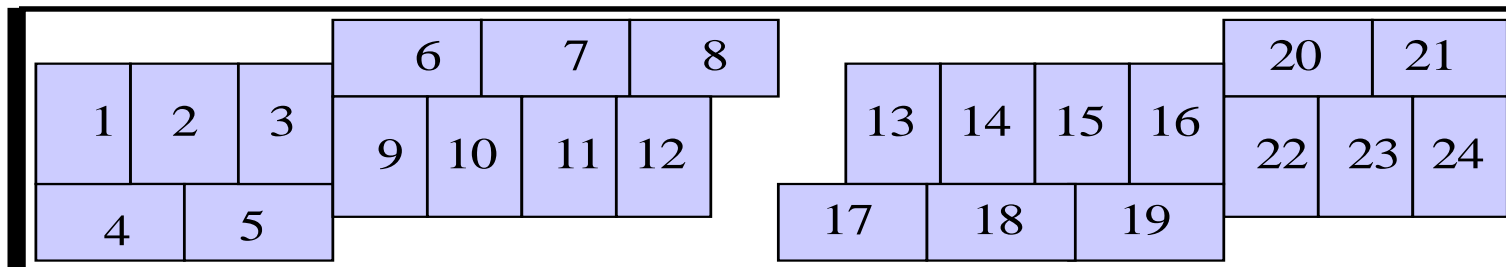

**Loading of EU – paletts into the 20 shipping container – one level**

**Loading of EU – paletts into the 40 shipping container – one level**

**Dimensions of EU – palette: 120 cm x 80 cm x 25 cm /L x W x H/**