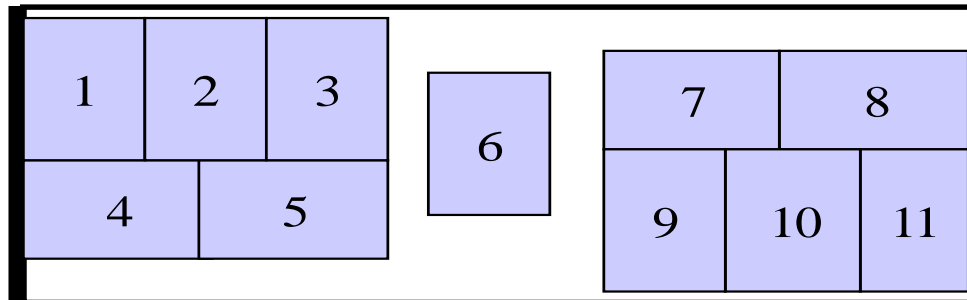

**Loading of EU – paletts into the 20 shipping container – one level**

**Loading of EU – paletts into the 40 shipping container – one level**

**Dimensions of EU – palette: 120 cm x 80 cm x 25 cm /L x W x H/**